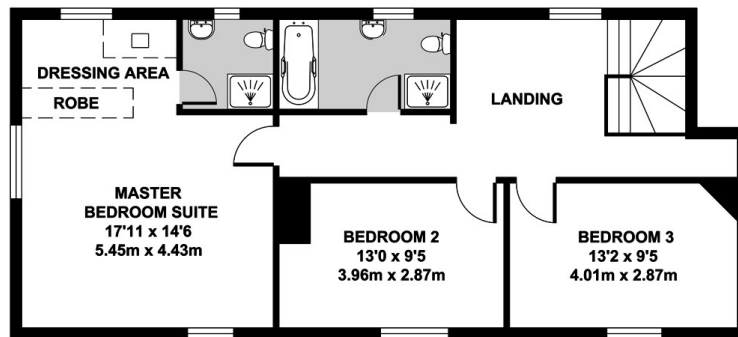

GROUND FLOOR

FIRST FLOOR

GARAGE

Total approx area:
 204 sq. m
 2196 sq. ft.