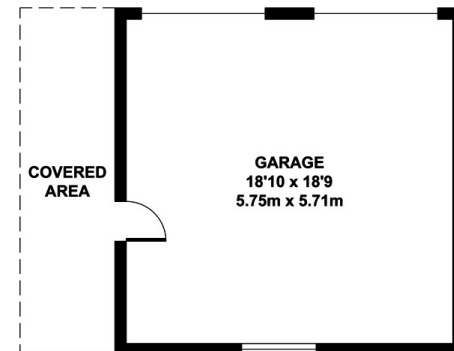

GROUND FLOOR

FIRST FLOOR

GARAGE

Total approx area:
 204 sq. m
 2196 sq. ft.