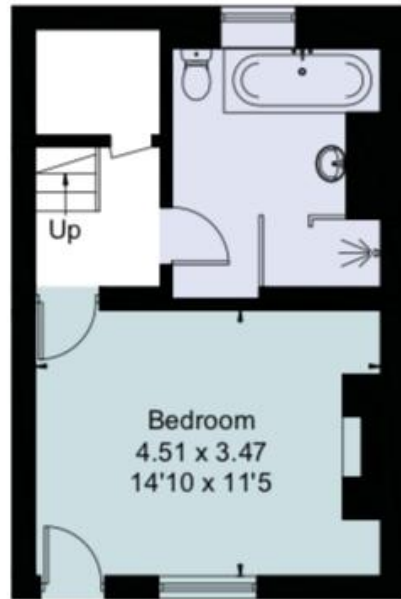

Bedford Terrace, Tunbridge  
Wells TN1 Approximate Area  
144.73 sq m / 1558 sq ft  
Including Limited Use Area  
(2.4 sq m / 26 sq ft)

Lower Ground Floor

Ground Floor

First Floor

[Dashed box] = Reduced head height below 1.5m

Second Floor