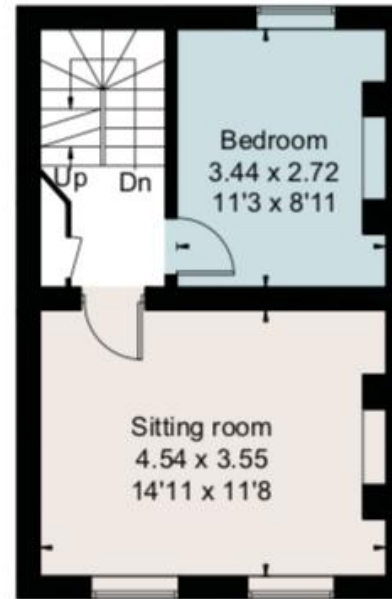

Bedford Terrace, Tunbridge  
Wells TN1 Approximate Area  
144.73 sq m / 1558 sq ft  
Including Limited Use Area  
(2.4 sq m / 26 sq ft)

Lower Ground Floor

Ground Floor

First Floor

[Dashed box] = Reduced head height below 1.5m

Second Floor