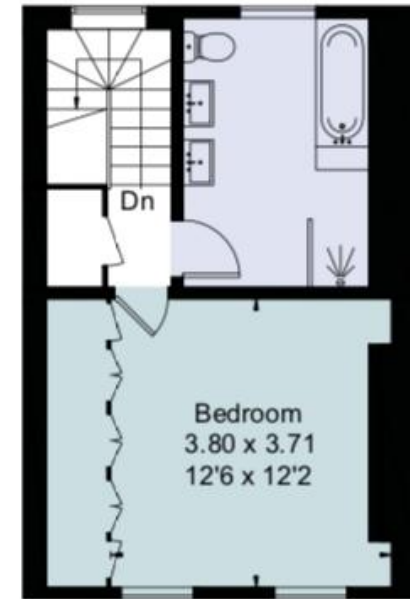

Bedford Terrace, Tunbridge  
Wells TN1 Approximate Area  
144.73 sq m / 1558 sq ft  
Including Limited Use Area  
(2.4 sq m / 26 sq ft)

Lower Ground Floor

Ground Floor

First Floor

[Dashed box] = Reduced head height below 1.5m

Second Floor