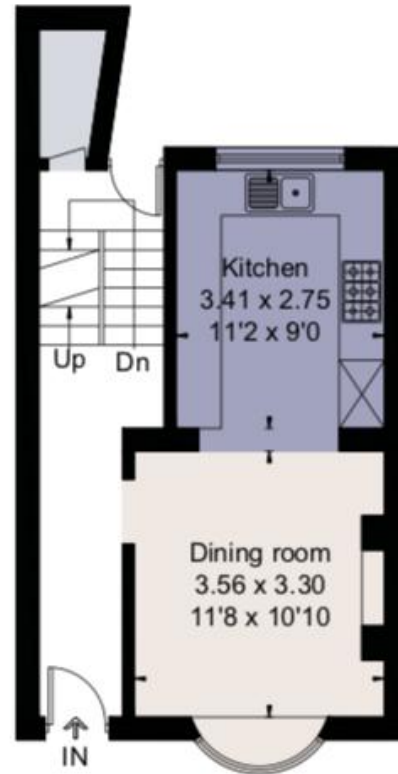

Bedford Terrace, Tunbridge  
Wells TN1 Approximate Area  
144.73 sq m / 1558 sq ft  
Including Limited Use Area  
(2.4 sq m / 26 sq ft)

Lower Ground Floor

Ground Floor

First Floor

[Dashed box] = Reduced head height below 1.5m

Second Floor